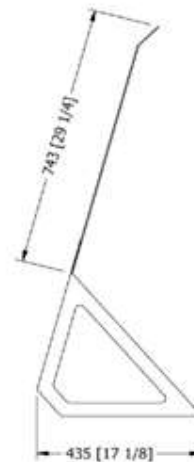

Personal Contact Safety Shields

Counter Stand Safety Shield

- Part #90047
- Price - \$189
- Set in place, no install required

General dimensions

Drive Thru Safety Shield Kit

- Part #90050
- Price - \$129/each
- Self-install
- Includes shield and mounting hardware
- Dimensions - 50" W x 24" H

Personal Contact Safety Shields

Hanging Safety Shield Kit

- Part #90048
 - Price - \$119
 - Dimensions - 50" W x 24" H
- Part #90049
 - Price - \$129
 - Dimensions - 59" W x 24" H
- Self-install (suspends from ceiling grid)
- Includes shield and mounting hardware