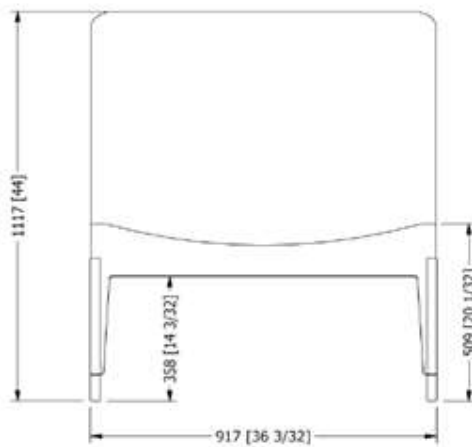

Personal Contact Safety Shields

Counter Stand Safety Shield

- Part #90047
- Price - \$189
- Set in place, no install required

General dimensions

Drive Thru Safety Shield Kit

- Part #90050
- Price - \$129/each
- Self-install
- Includes shield and mounting hardware
- Dimensions - 50" W x 24" H

Personal Contact Safety Shields

Hanging Safety Shield Kit

- Part #90048
 - Price - \$119
 - Dimensions - 50" W x 24" H
- Part #90049
 - Price - \$129
 - Dimensions - 59" W x 24" H
- Self-install (suspends from ceiling grid)
- Includes shield and mounting hardware