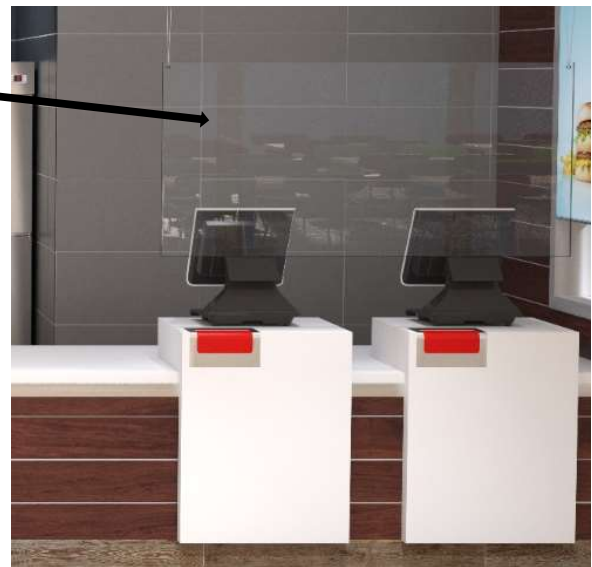

Personal Contact Safety Shields

Counter Stand Safety Shield

- Part #90047
- Price - \$189
- Set in place, no install required

General dimensions

Drive Thru Safety Shield Kit

- Part #90050
- Price - \$129/each
- Self-install
- Includes shield and mounting hardware
- Dimensions - 50" W x 24" H

Personal Contact Safety Shields

Hanging Safety Shield Kit

- Part #90048
 - Price - \$119
 - Dimensions - 50" W x 24" H
- Part #90049
 - Price - \$129
 - Dimensions - 59" W x 24" H
- Self-install (suspends from ceiling grid)
- Includes shield and mounting hardware

Hand-Free Door Opener (Foot Pull)

- Part #90100
- Price \$19.95
- Self-install
- Includes mounting screws